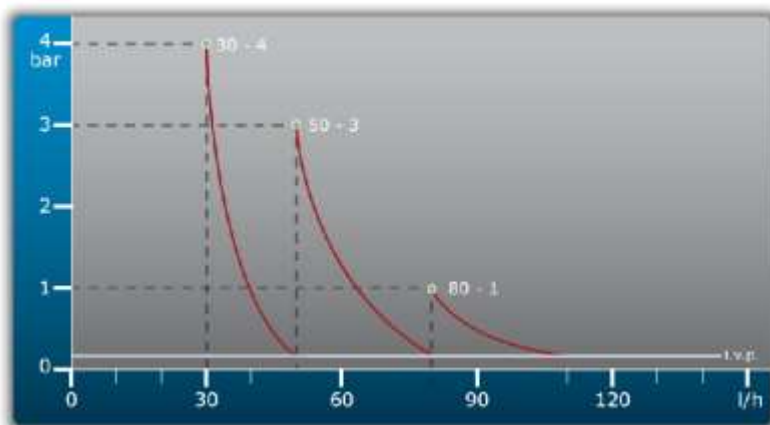

BT VFT

Heavy duty wall mounted Digital Solenoid Dosing Pump

The BT range is designed for larger Flow Rates (Up to 80 L/H)

GENERAL FEATURES

- Flow rate up to 80 L/H
- Operating pressure up to 20 bar
- Manual flow rate adjustment **0÷100%**
- Proportional dosing modes (1 x n; 1 : n; 1 x n M; ml x I; L x I; ml x m3; PPM)
- Daily and weekly timer (8 programmes/day)
- Standard pump head: PVDF body, PTFE diaphragm, ceramic balls, FPM seats*
- 30 – 80 L/H pumps are supplied with PVC pump heads and accessories with fittings for 10×14 tubing
- The casing is in aluminium protected with two coats of epoxy paint
- Control panel protection assured by a transparent polycarbonate cover with gasket
- Manual air bleed pump head; from 5 to 15l/h automatic air bleed available on request
- Level probe input
- IP65 protection degree
- Wall mounted
- Power Supply: 230 Vac 50-60 Hz
- Optional power supply: 240 Vac 50-60 Hz; 110 Vac 50-60 Hz
- Strokes frequency:
 - 160 impulses/minute maximum (5-20 L/H models only)
 - 180 impulses/minute maximum (30-80 L/H models only)
- **Supplied with complete PVDF Installation Kit**

Pressure (bar) – Flow Rate (l/h) Chart

Codes

BT VFT	Version
PBT040375E	0510
PBT0419801	0520
PBT040435E	1010
PBT0404601	2005
PBT0418401	3004
PBT0419001	5003
PBT0419301	8001

Overall Dimensions