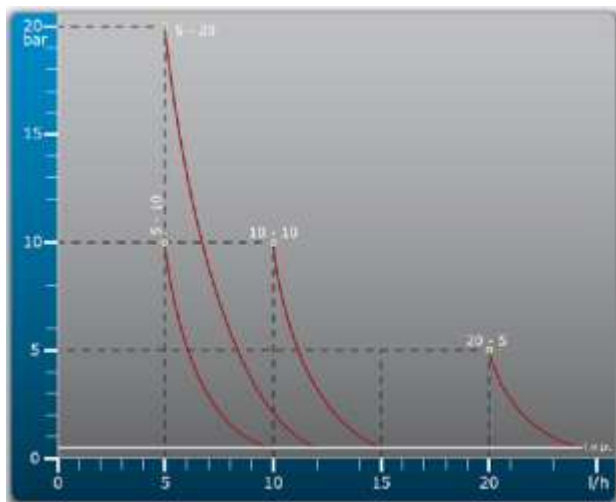

BT VFT

Heavy duty wall mounted Digital Solenoid Dosing Pump

The BT range is designed for larger Flow Rates (Up to 80 L/H)

GENERAL FEATURES

- Flow rate up to 80 L/H
- Operating pressure up to 20 bar
- Manual flow rate adjustment **0÷100%**
- Proportional dosing modes (1 x n; 1 : n; 1 x n M; ml x I; L x I; ml x m3; PPM)
- Daily and weekly timer (8 programmes/day)
- Standard pump head: PVDF body, PTFE diaphragm, ceramic balls, FPM seats*
- 30 – 80 L/H pumps are supplied with PVC pump heads and accessories with fittings for 10×14 tubing
- The casing is in aluminium protected with two coats of epoxy paint
- Control panel protection assured by a transparent polycarbonate cover with gasket
- Manual air bleed pump head; from 5 to 15l/h automatic air bleed available on request
- Level probe input
- IP65 protection degree
- Wall mounted
- Power Supply: 230 Vac 50-60 Hz
- Optional power supply: 240 Vac 50-60 Hz; 110 Vac 50-60 Hz
- Strokes frequency:
 - 160 impulses/minute maximum (5-20 L/H models only)
 - 180 impulses/minute maximum (30-80 L/H models only)
- **Supplied with complete PVDF Installation Kit**

Pressure (bar) – Flow Rate (l/h) Chart

Codes

BT VFT	Version
PBT040375E	0510
PBT0419801	0520
PBT040435E	1010
PBT0404601	2005
PBT0418401	3004
PBT0419001	5003
PBT0419301	8001

Overall Dimensions